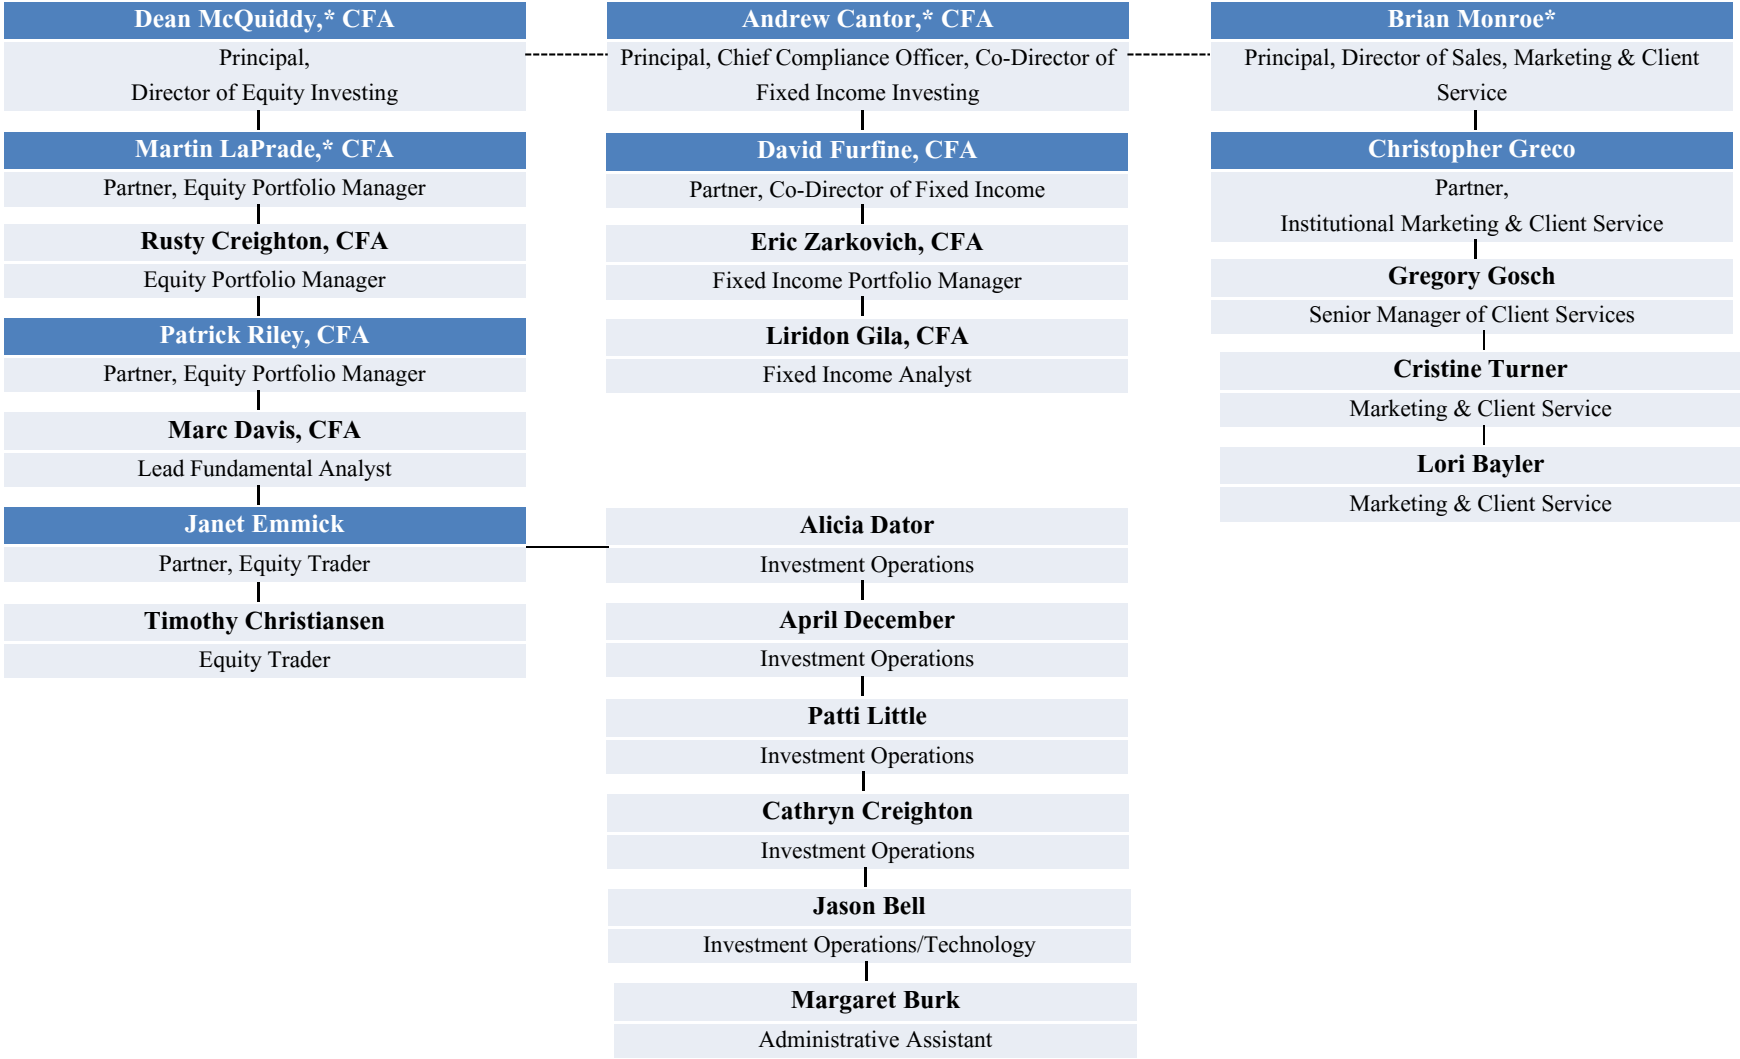

The Sawgrass Asset Management Team

**Indicates the management team members of Sawgrass Asset Management, LLC. Highlight indicates the three Principals and five Partners of the firm.*